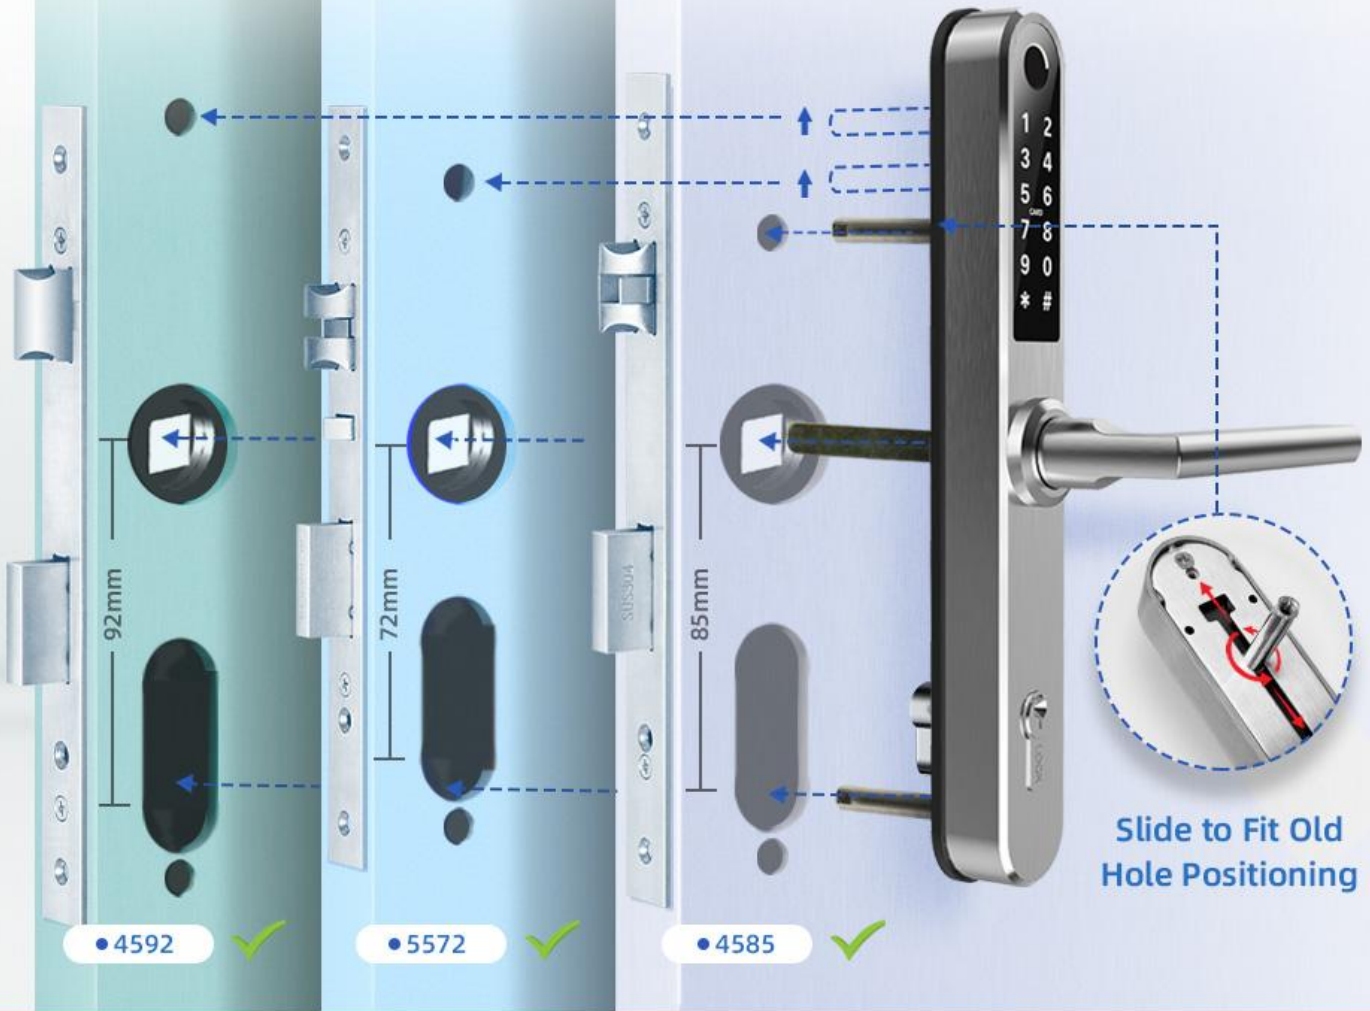

# Ultra-Slim 38mm

WIFI Bluetooth Door Lock

- ▶ More than 13 unlocking ways
- ▶ APP to manage the lock from any place, compatible with Amazon Alexa
- ▶ Ultra-slim 38mm stainless steel panel, waterproof IP55
- ▶ 3 different handles options. professional for Aluminium door for, specially for Xingfa
- ▶ Sliding - screw design, working with all mortise
- ▶ Absolutely safe, Anti-thief alarm, Random pincode, AES 256 encryption

# 38mm Lock For XingFa Aluminium Door

**Three Different Handles Are Available**

- SUS 304 Material
- IP55 Waterproof

# Screw-Sliding Design

- Fit all Lock Body Sizes
- No Need Extra Re-drill

01

**5572**  
Lock Body

02

**6072**  
Lock Body

03

**4592**  
Lock Body