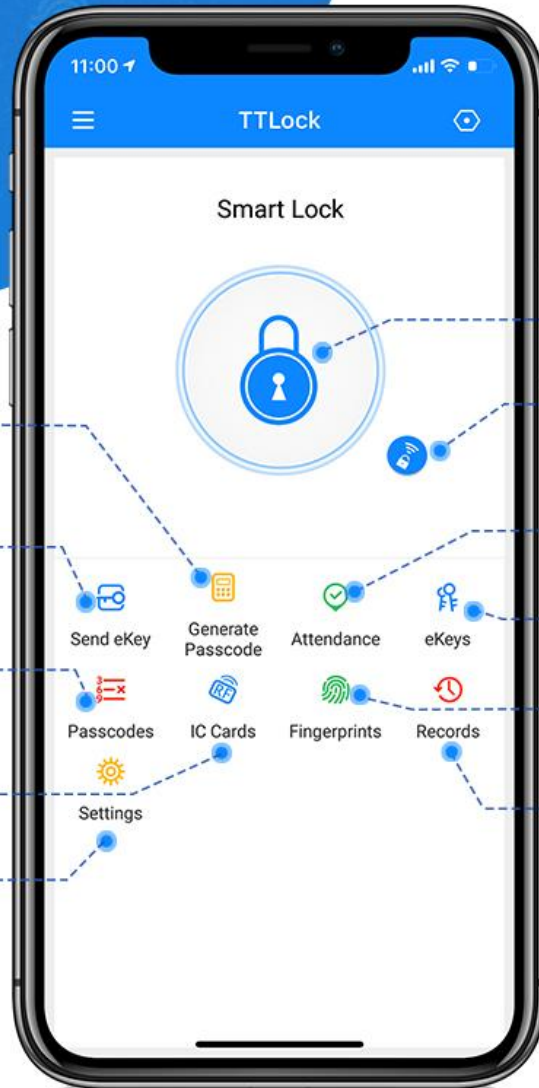

# Ultra-Slim 38mm

WIFI Bluetooth Door Lock

- ▶ More than 13 unlocking ways
- ▶ APP to manage the lock from any place, compatible with Amazon Alexa
- ▶ Ultra-slim 38mm stainless steel panel, waterproof IP55
- ▶ 3 different handles options. professional for Aluminium door for, specially for Xingfa
- ▶ Sliding - screw design, working with all mortise
- ▶ Absolutely safe, Anti-thief alarm, Random pincode, AES 256 encryption

# Screw-Sliding Design

- Fit all Lock Body Sizes
- No Need Extra Re-drill

01

**5572**  
Lock Body

02

**6072**  
Lock Body

03

**4592**  
Lock Body

04

**4585**  
Lock Body

05

**6085**  
Lock Body

# APP TO PROGRAMME /CONTROL THE LOCK

Creat and share pin code remotely

Creat and share ekey remotely

Pin code management

Add/delect card

Remaining batteries/  
 Passage Mode Setting/  
 Volume setting/  
 System upgrade & more